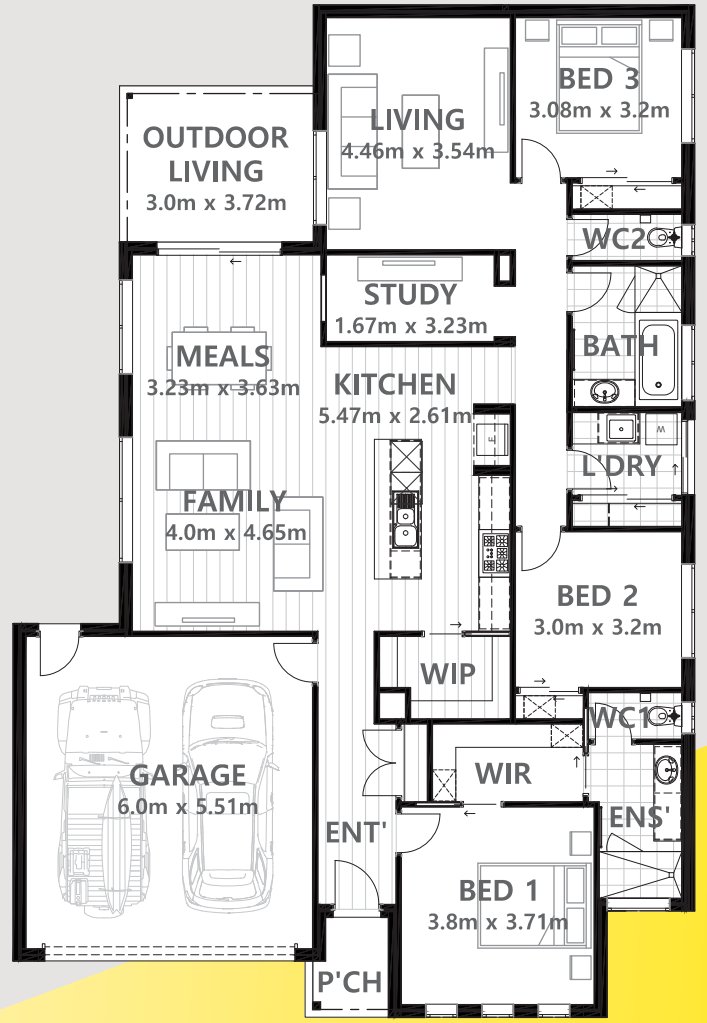

Artist's impression only

Optional façade: Franklin

Standard Specifications

| | |
|----------------|----------------------|
| Residence | 163.95m ² |
| Porch | 2.74m ² |
| Outside Living | 11.16m ² |
| Garage | 36.51m ² |
| <hr/> | |
| Total | 214.36m ² |
| | 23.07sq |
| <hr/> | |
| Width | 13.072m |
| Depth | 19.42m |

 **3**
 **2**
 **2**
 **2**
 **1**

Town Range