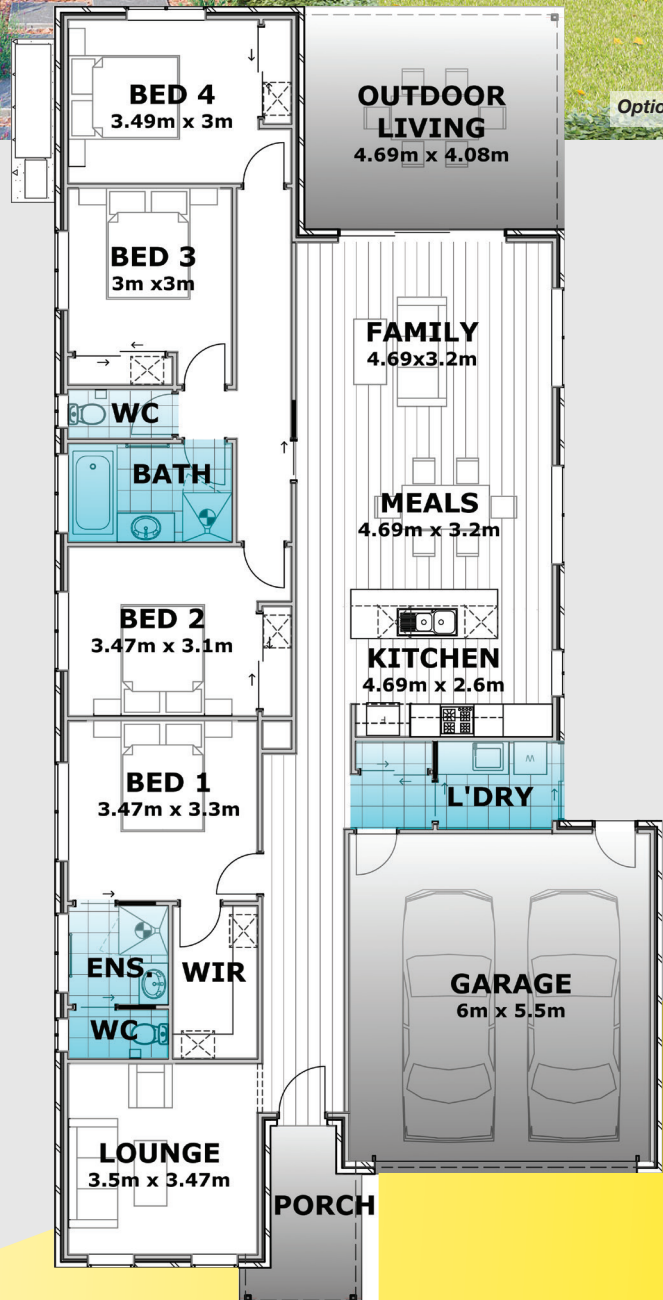

twomeyhomes

Opening the door to a *Better* home

Merri 222

Artist's impression only

Optional façade: Sturt

Standard Specifications

Residence	161.35m ²
Porch	5.52m ²
Garage	36.46m ²
Outdoor Living	19.50m ²
Total	222.83m²
	23.97sq
Width	11.14m
Depth	23.82m

4

2

2

2

Town Range