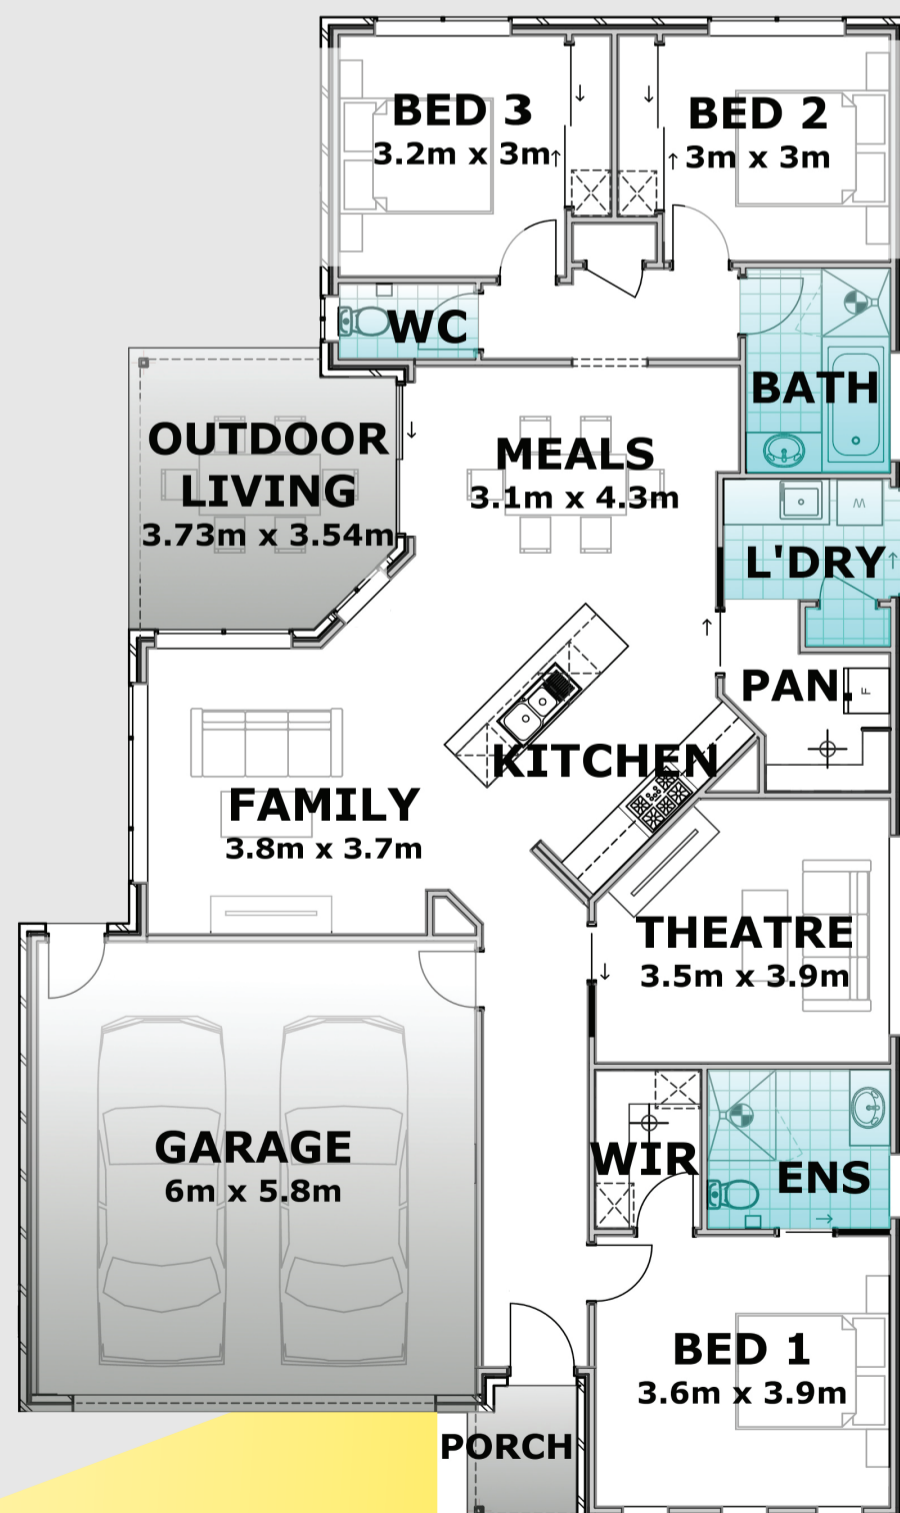

twomeyhomes
Opening the door to a *Better* home

Franklin 198

Artist's impression only

Optional façade: Sturt

Standard Specifications

Residence	144.59m ²
Porch	2.56m ²
Outside Living	12.22m ²
Garage	38.06m ²
<hr/>	
Total	197.43m ² 21.23sq
<hr/>	
Width	11.76m
Depth	19.97m

Aspect Range